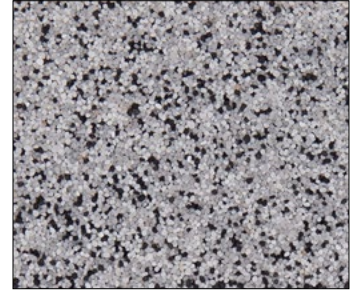

DECORATIVE QUARTZ COLORS

Flake blends shown in 1/4", also available in 1", 1/2", 1/8", 1/16" & 1/32"

QB-1001 Crystal

QB-1003 Solstice

QB-1006 Quicksand

QB-1007 Dalmatian

QB-1008 Eclipse

QB-1009 Matrix

QB-1010 Twilight

QB-1013 Biscuit

QB-1014 Davenport

QB-1015 Driftwood

QB-1018 New Moon

QB-1019 Marina

TYPICAL FLAKE APPLICATION COVERAGE RATES:

Flake Size Full Coverage	Partial Coverage
1" 8 - 10 SF/LB	25 - 250 SF/LB
1/2" 7 - 9 SF/LB	25 - 250 SF/LB
1/4" 5 - 7 SF/LB	25 - 250 SF/LB
1/8" 4 - 6 SF/LB	25 - 250 SF/LB
1/16" 3 - 5 SF/LB	25 - 250 SF/LB
1/32" 2 - 4 SF/LB	25 - 250 SF/LB

Dudick is part of Carboline
 1818 Miller Parkway
 Streetsboro, Ohio 44241
 1-800-322-1970

Solid color and custom flake blends are available, contact your sales representative for more information.

The colors shown in this document may not be exact due to printing limitations. Before ordering for a project, colors should be selected from physical samples.